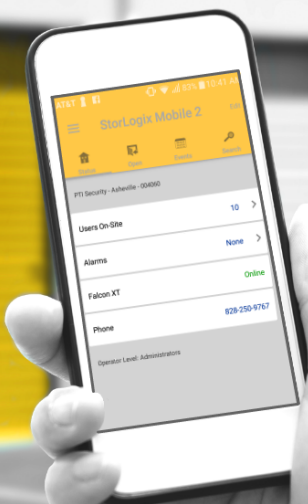

EASYCODE

Designed to help self-storage owners and operators create a seamless experience for tenants, EasyCode provides your tenants with the ability to open gates, doors, and view access activity from their mobile device.

TENANT BENEFITS

1-CLICK ENTRY

MOBILE PAYMENTS

REAL-TIME ALERTS

STOR LOGIX MOBILE

The StorLogix Mobile app puts the unequalled power of PTI Security Systems' flagship access control system in the palm of your hand. View, control, and interact with your StorLogix Cloud software and Falcon XT system controller from anywhere in the world.

**MANAGE YOUR PROPERTY
FROM YOUR POCKET**

**PROMPTLY RESPOND TO
CUSTOMER REQUESTS**

**BE INSTANTLY NOTIFIED
OF ALL SITE ACTIVITY**

INTEGRATED SOLUTIONS

Products and services from PTI Security Systems can be configured to address every facility's unique needs. Our mobile apps are useful when used in conjunction with: